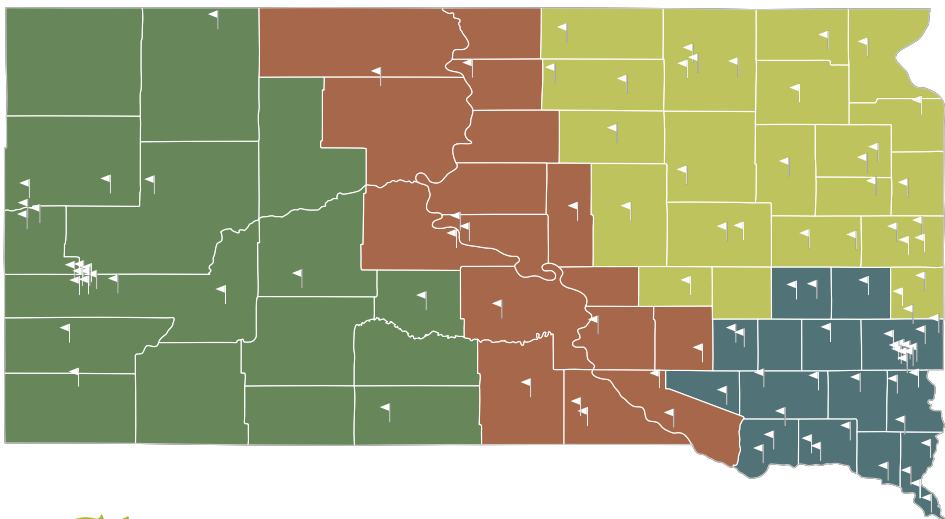

Sincerely,

Wade H. Merry
Executive Director
South Dakota Golf Association
sdga@sdga.org
www.sdga.org

Regions

- Badlands & Lakes
- Great Lakes
- Glacial Lakes & Prairies
- Southeast

South Dakota is divided into four tourism regions. They are the Southeast Region, the Glacial Lakes & Prairies Region, the Great Lakes Region and the Black Hills, Badlands & Lakes Region. Courses are listed alphabetically, by course name, within their respective regions.